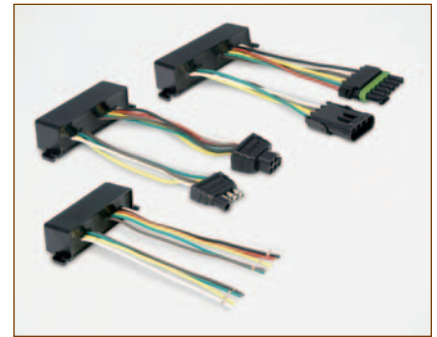

AG LIGHT ENHANCED LIGHTING MODULES

Install to meet the enhanced lighting standard and have a dramatic safety feature to better signal turns by tractors and implements. Refer to page 36-37 for additional information.

Bargman Bulk	Bargman Packaging	Wesbar Bulk	Wesbar Packaging	Description
AG LIGHT ENHANCED LIGHTING MODULES				
30-108060		108060		Module w/Wire Leads
30-108318		108318		Module w/Molded Plugs
30-108319		108319		Module w/Weatherproof Plugs
30-109992				Module w/Brake Signal Function

AG EXTENSION HARNESSES

Install on towable field implements to bring power from the tractor to Ag Lights. Full length ground assures reliable and continuous operation. **Custom configurations and lengths available.**

Bargman Bulk	Bargman Packaging	Wesbar Bulk	Wesbar Packaging	Description
AG EXTENSION HARNESSES				
30-002510		002510		10' Heavy-Duty Wishbone Harness
		002408		5' Economy Extension Harness
		002410		10' Economy Extension Harness
		002415		15' Straight Section Harness w/7-Pin AG Plug and Flat 4-Way
		002425		25' Straight Section Harness w/7-Pin AG Plug and Flat 4-Way
		002430		30' Straight Section Harness w/7-Pin AG Plug and Flat 4-Way
		002504		10' Economy Rear Wishbone Harness
		002505		15' Economy Rear Wishbone Harness
		002515		15' Heavy-Duty Rear Wishbone Harness